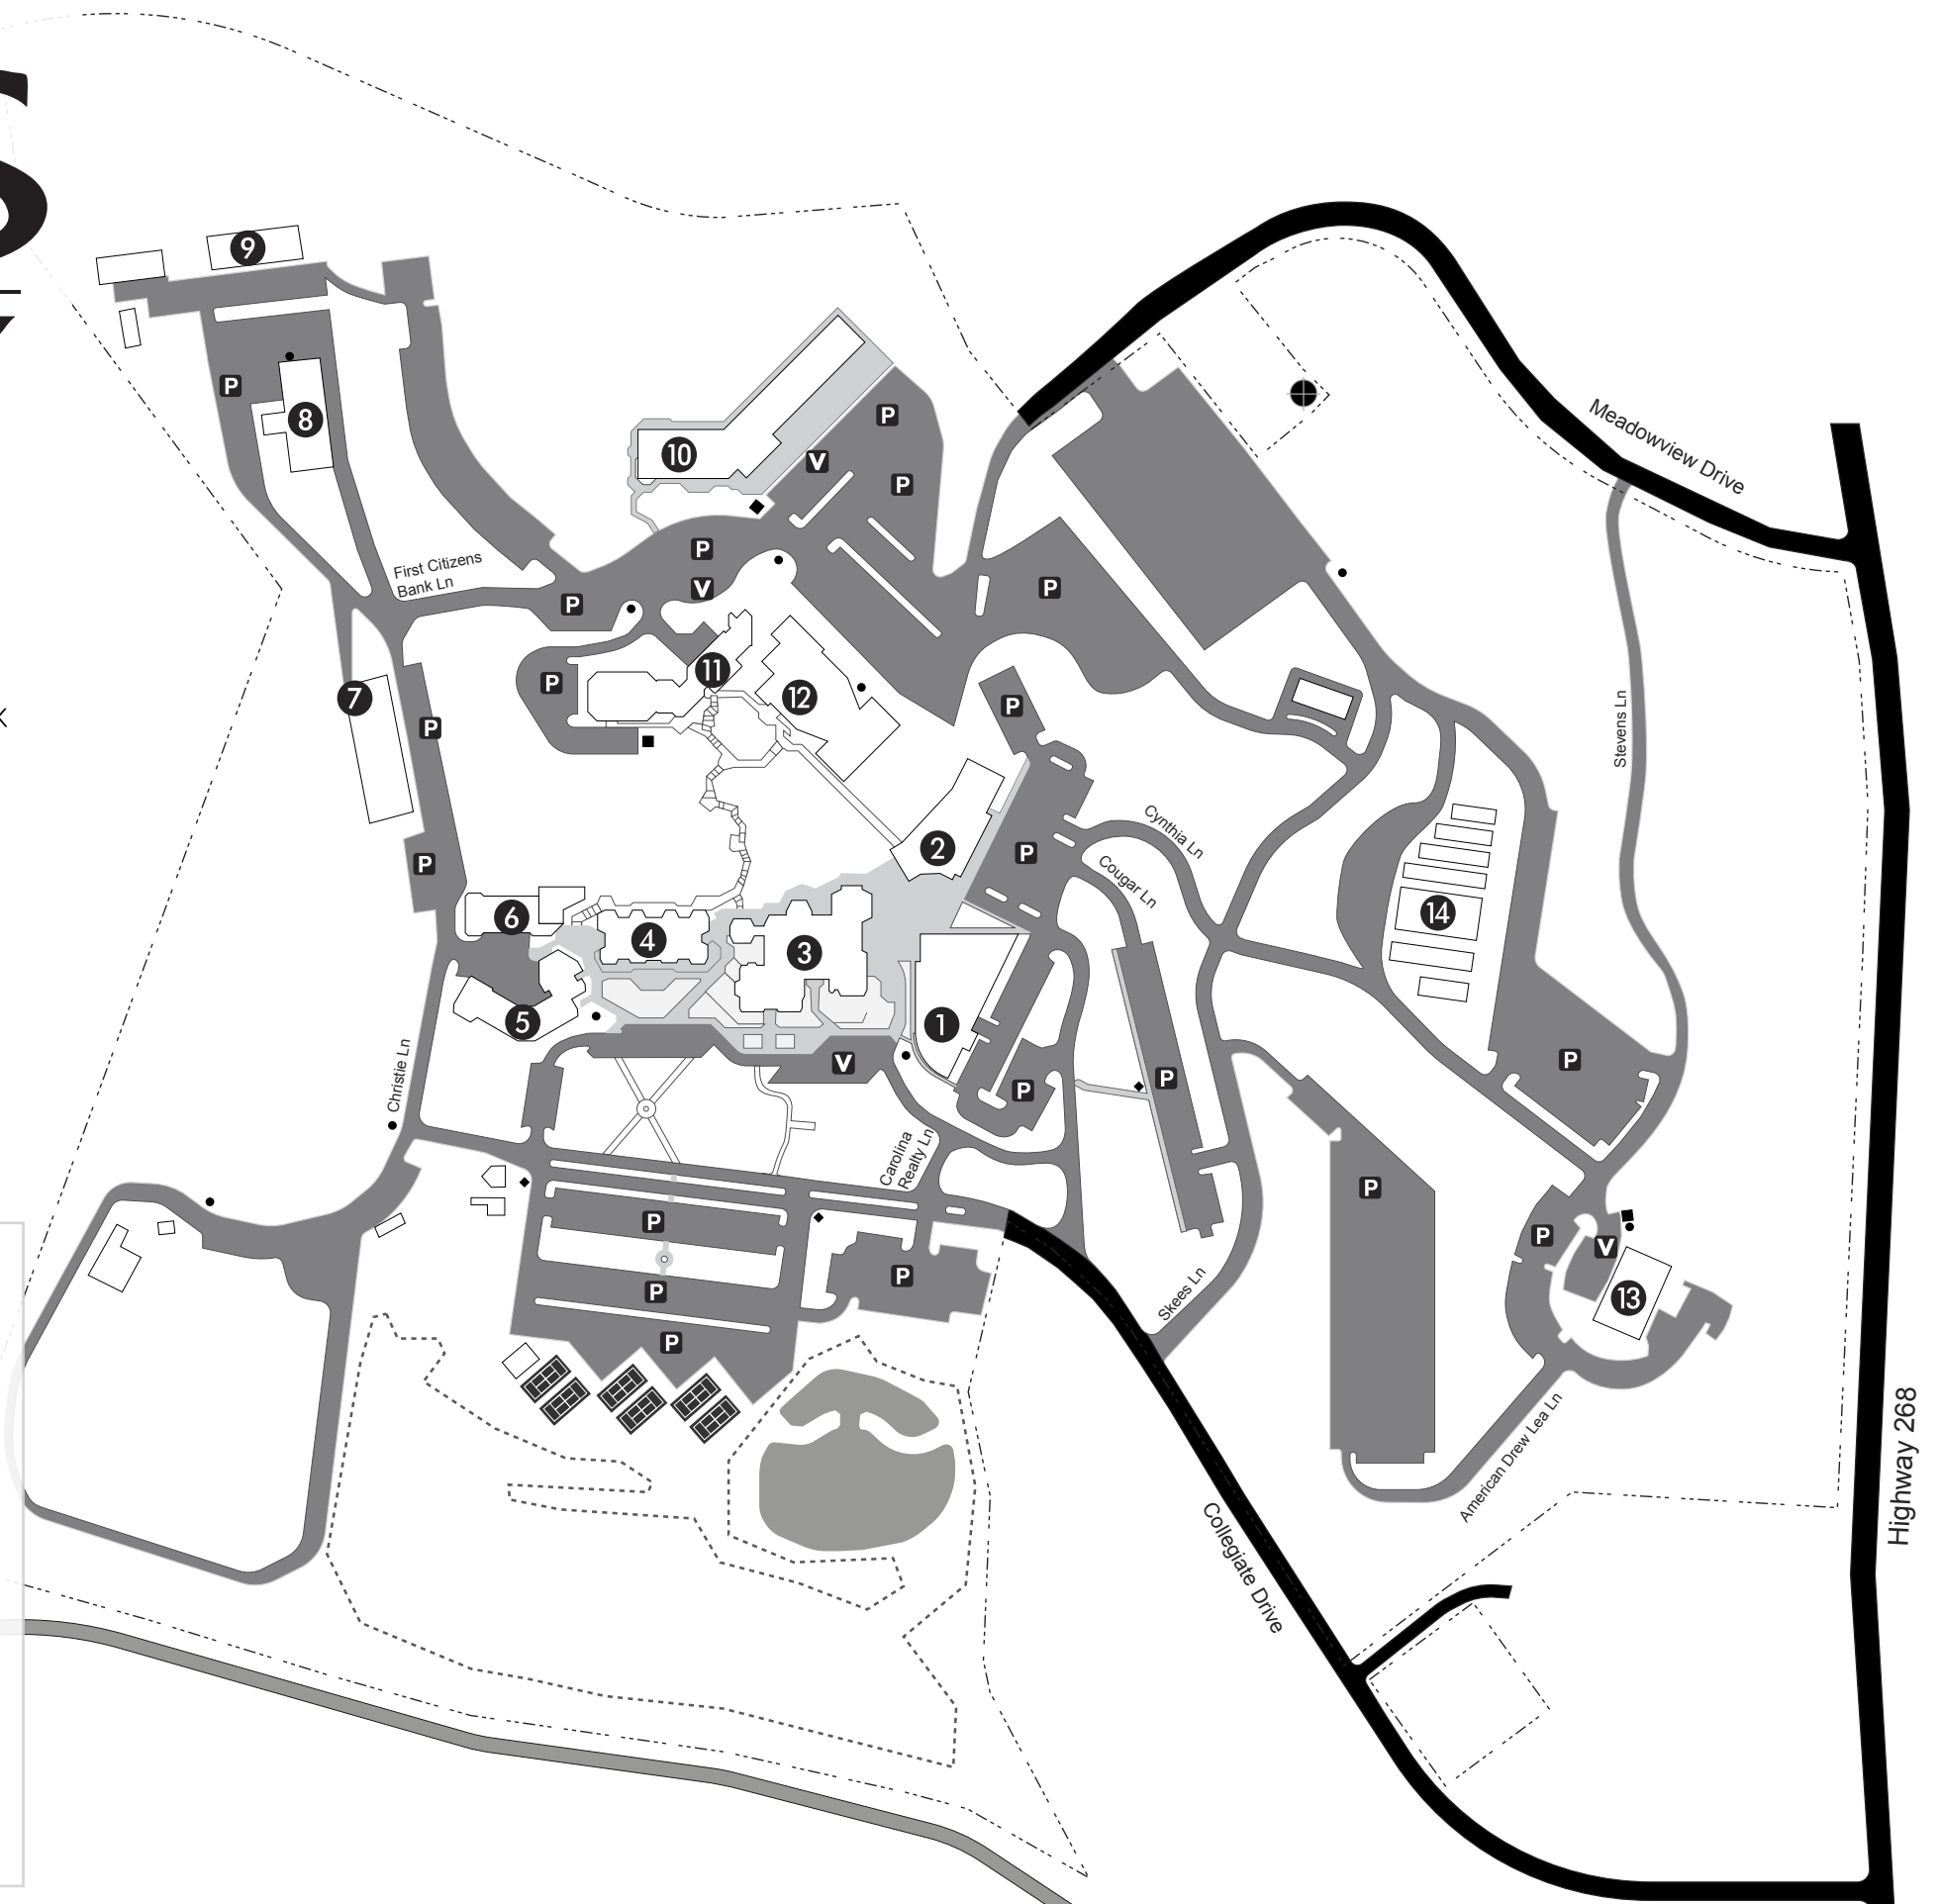

WILKES COMMUNITY COLLEGE

- 1 Alumni Hall
- 2 Lowe's Hall
- 3 Thompson Hall
- 4 Hayes Hall
- 5 Lovette Hall
- 6 Continuing Ed
- 7 Building 7
- 8 Power Mechanics
- 9 Industrial Classroom Bldg.
- 10 Daniel Hall
- 11 Randolph Hall
Bumgarner Gym
- 12 Walker Center
- 13 Beacon Building
- 14 Horticulture Complex
- P Student Parking
- V Visitor Parking
- Fire Hydrant
- ◆ Security Call Box

Room Number Index

Admissions..... Alumni Hall 1st Floor
 Bumgarner Gymnasium..... Randolph Hall 1st Floor
 Pardue Library..... Alumni Hall 2nd Floor

Room #	Building	Room #	Building
100	Thompson Hall - 1 st Floor	900	The Walker Center
200	Thompson Hall - 2 nd Floor	1000	Daniel Hall
300	Hayes Hall - 1 st Floor	1100	Alumni Hall- 1 st Floor
400	Hayes Hall - 2 nd Floor	1200	Alumni Hall- 2 nd Floor
500	Lovette Hall	1400	Beacon Building - 1 st Floor
575	Classroom Building 7	1500	Beacon Building - 2 nd Floor
600	Power Mechanics Building	1700	Lowe's Hall - 1 st Floor
700	Randolph Hall - 1 st Floor	1800	Lowe's Hall - 2 nd Floor
800	Randolph Hall - 2 nd Floor		

Highway 268

WILKES

COMMUNITY COLLEGE

- 1 Alumni Hall
- 2 Lowe's Hall
- 3 Thompson Hall
- 4 Hayes Hall
- 5 Lovette Hall
- 6 Continuing Ed
- 7 Building 7
- 8 Power Mechanics
- 9 Industrial Classroom Bldg.
- 10 Daniel Hall
- 11 Randolph Hall
Bumgarner Gym
- 12 Walker Center
- 13 Beacon Building
- 14 Horticulture Complex
- P Student Parking
- V Visitor Parking
- Fire Hydrant
- ◆ Security Call Box