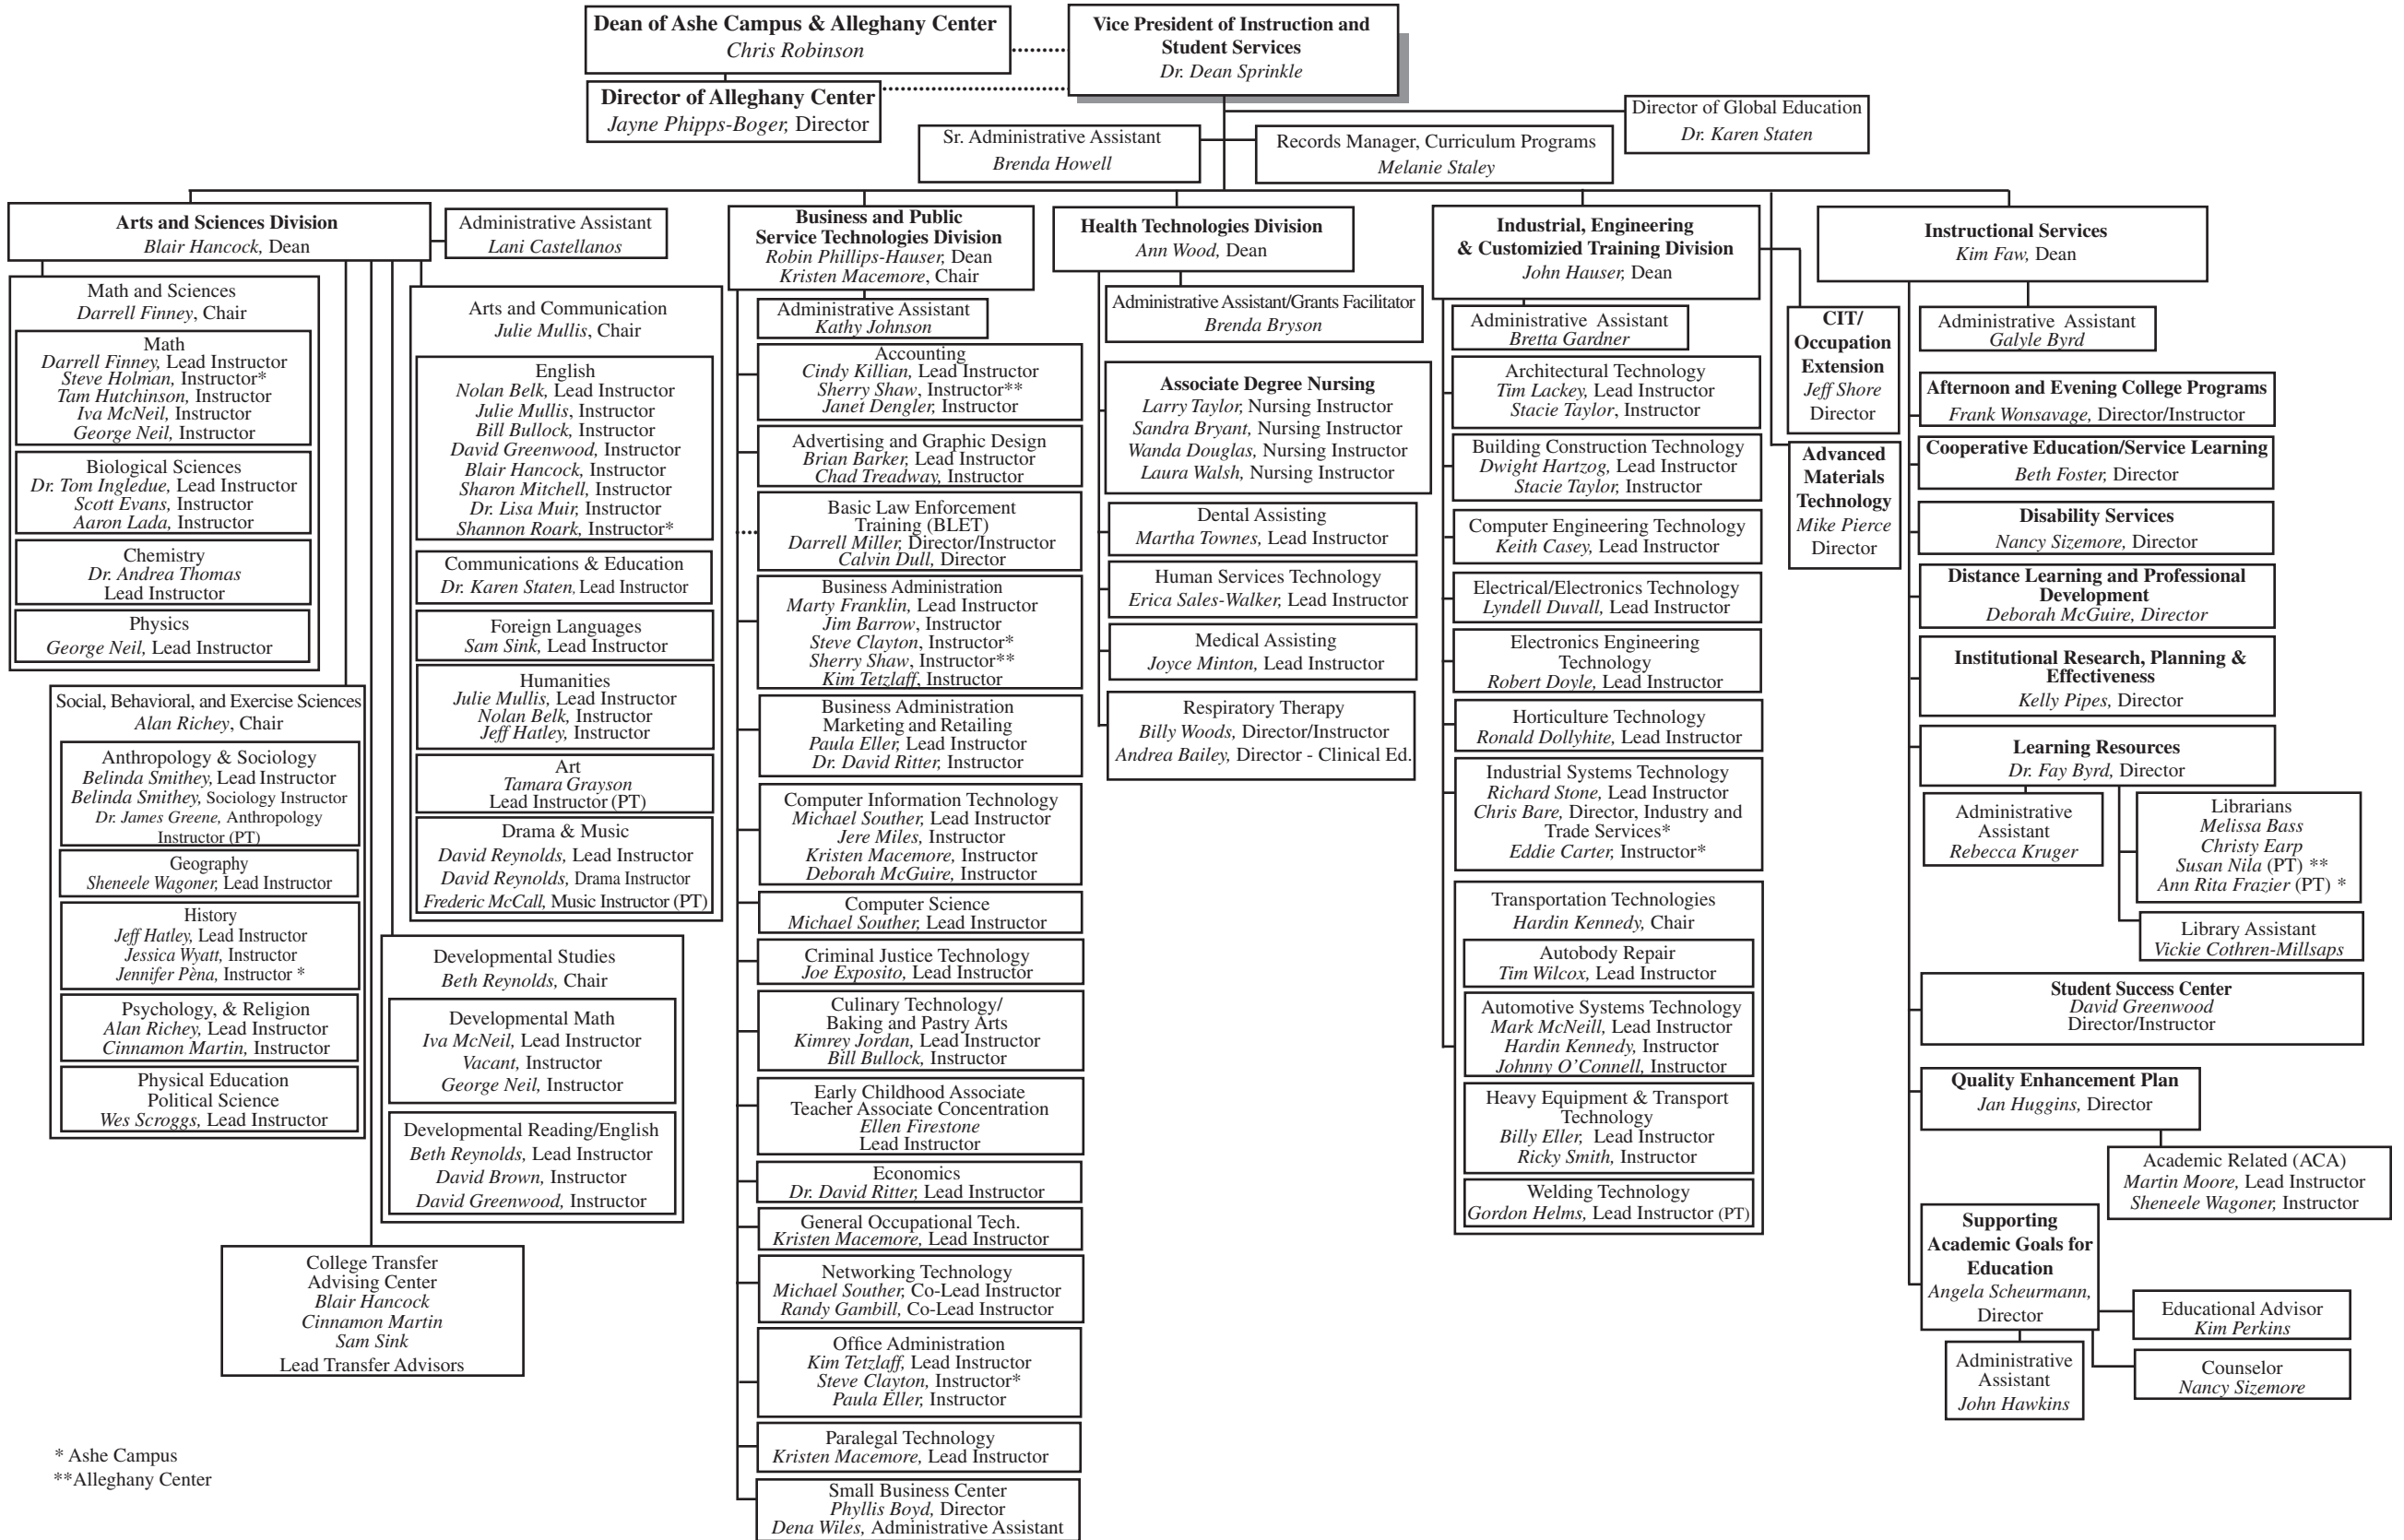

Wilkes Community College Organizational Chart

Organizational Chart for Instruction

* Ashe Campus
** Allegheny Center

Organizational Chart for Student Services

Organizational Chart for Continuing Education

Organizational Chart for Facilities and Information Technology

Organizational Chart for Administrative Services

Organizational Chart for Development