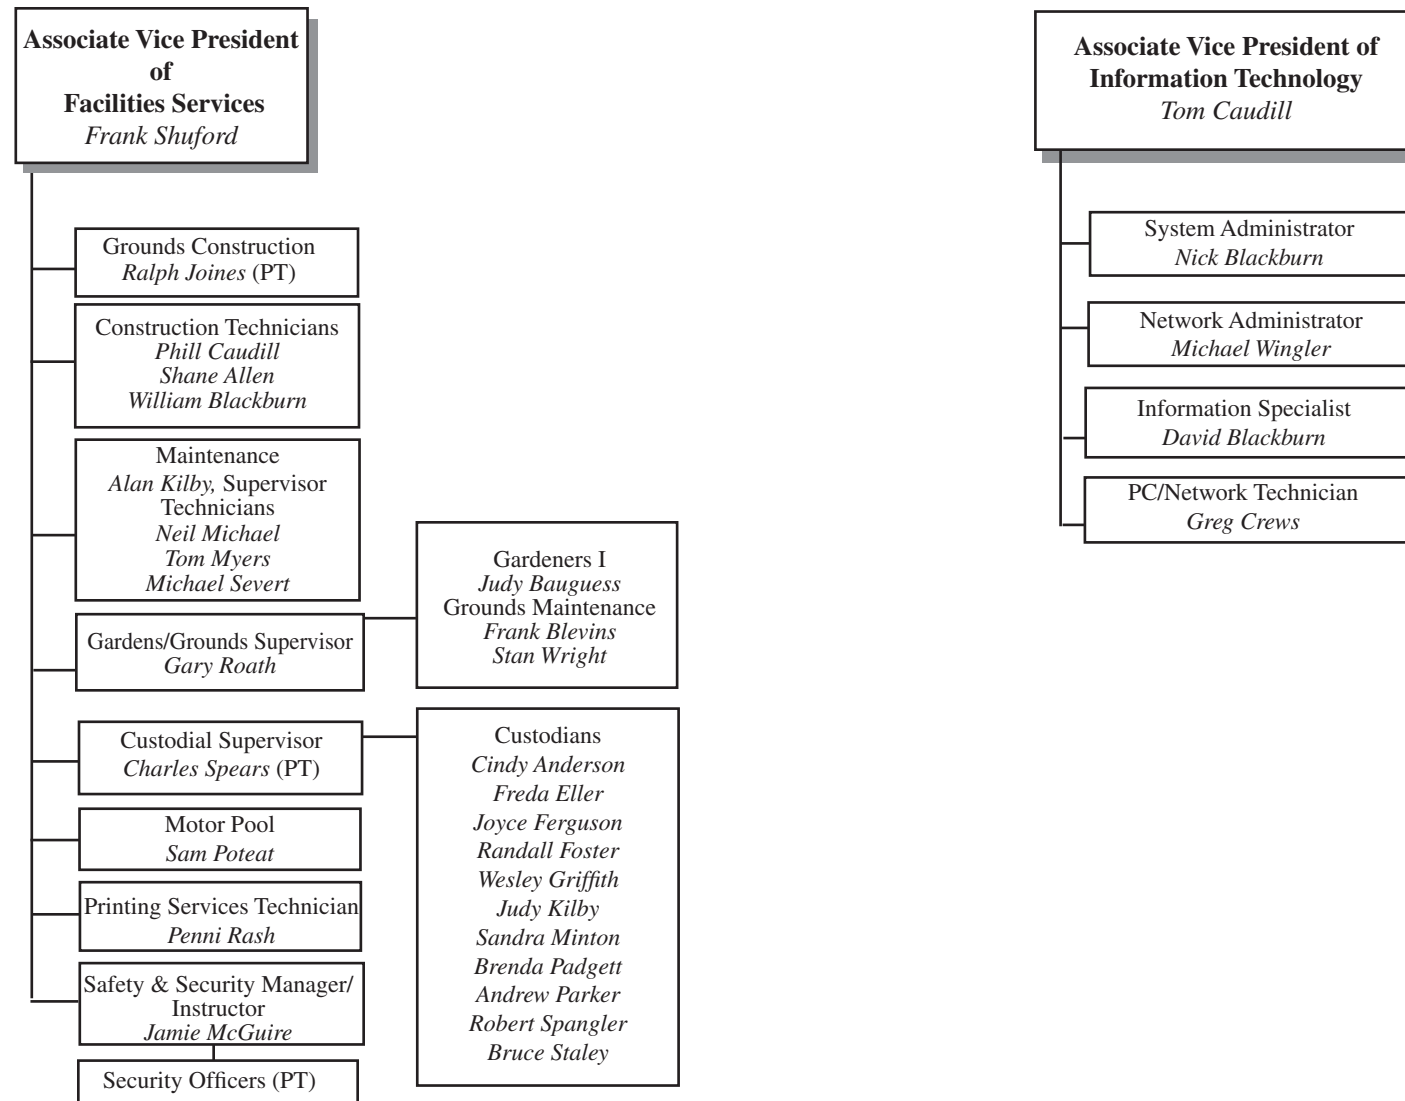

Wilkes Community College Organizational Chart

Organizational Chart for Instruction

* Ashe Campus
** Allegheny Center

Organizational Chart for Student Services

Organizational Chart for Continuing Education

Organizational Chart for Facilities and Information Technology

Organizational Chart for Administrative Services

Organizational Chart for Development