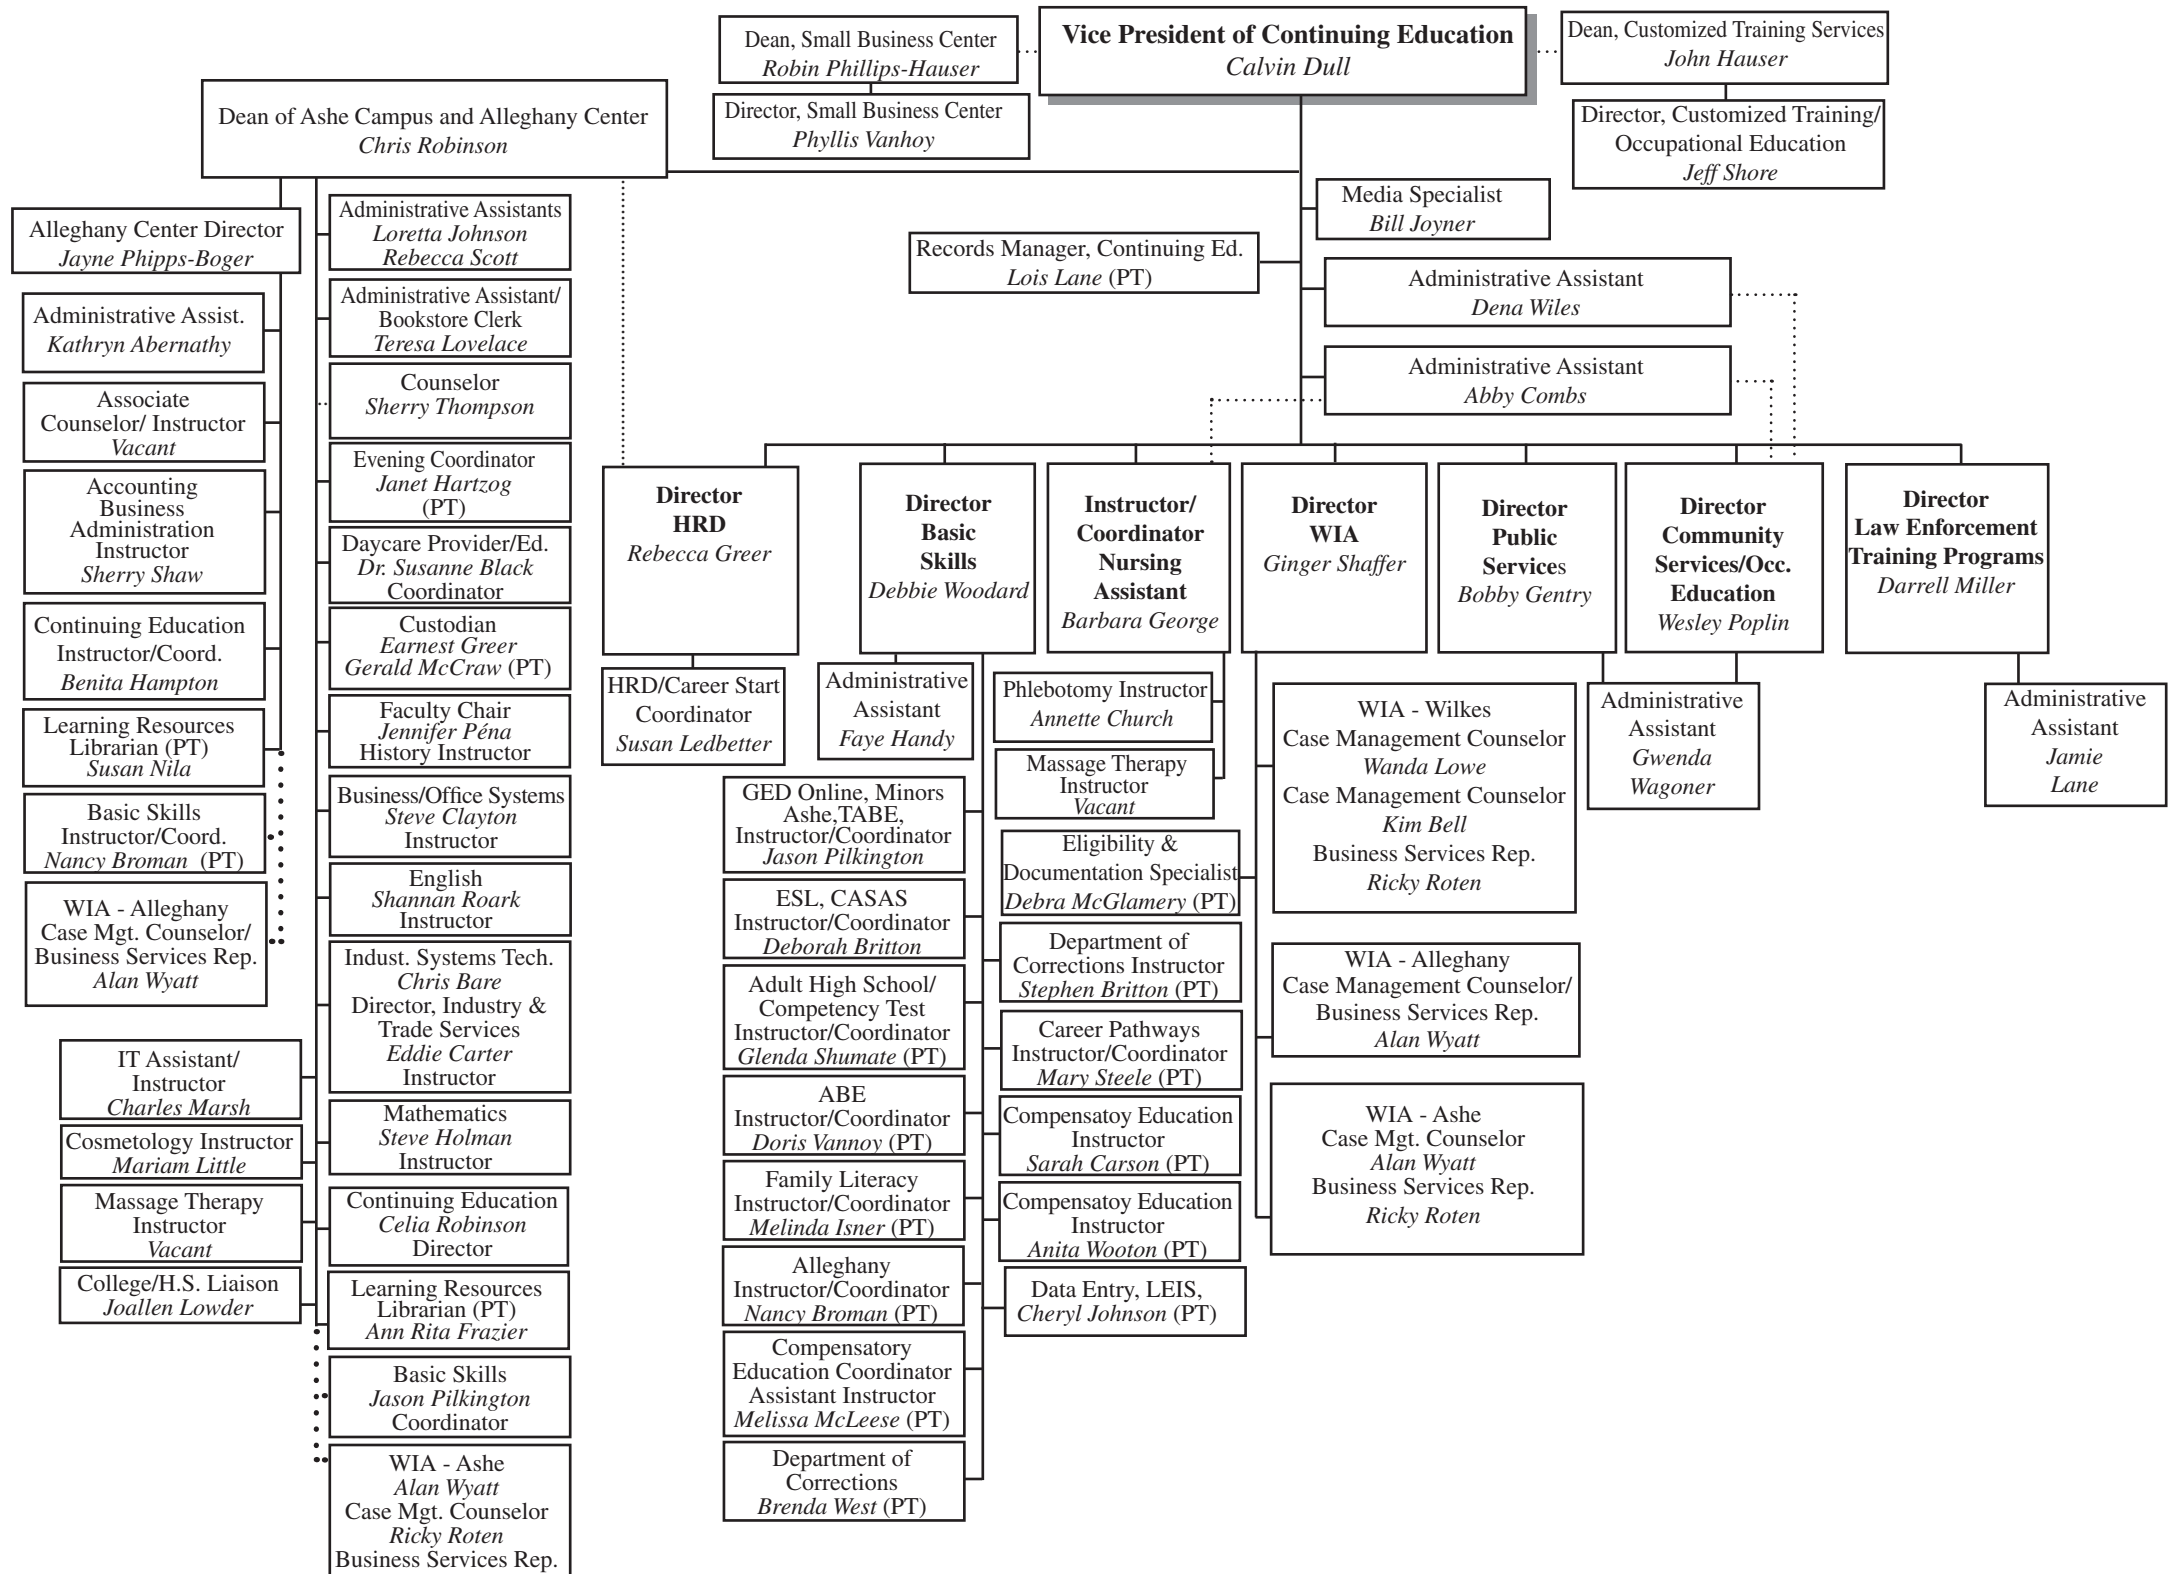

Wilkes Community College Organizational Chart

Organizational Chart for Instruction

* Ashe Campus
** Allegheny Center

Organizational Chart for Student Services

Organizational Chart for Continuing Education

Organizational Chart for Facilities and Information Technology

Organizational Chart for Administrative Services

Organizational Chart for Development